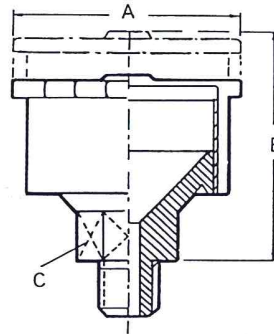

GREASE CUPS - PRESSED STEEL AND BRASS

Material
BLUE STEEL

Material
NATURAL BRASS

Product Code	Product Code	Thread	A mm	B mm	C A/F	Capacity
GCR 11	BGCR 11	1/8" BSP	19	35	12mm	4.5 cc
GCR 21	BGCR 21	1/8" BSP	25	38	17mm	7 cc
GCR 22	BGCR 22	1/4" BSP				
GCR 31	BGCR 31	1/8" BSP	34	42	17mm	14 cc
GCR 32	BGCR 32	1/4" BSP				
GCR 41	BGCR 41	1/8" BSP	40	45	17mm	30 cc
GCR 42	BGCR 42	1/4" BSP				
GCR 52	BGCR 52	1/4" BSP	52	52	17mm	53 cc
GCR 62	BGCR 62	1/4" BSP	60	56	17mm	88 cc
GCR 73	BGCR 73	3/8" BSP	70	60	19mm	128 cc
GCR 83	BGCR 83	3/8" BSP	82	68	19mm	200 cc