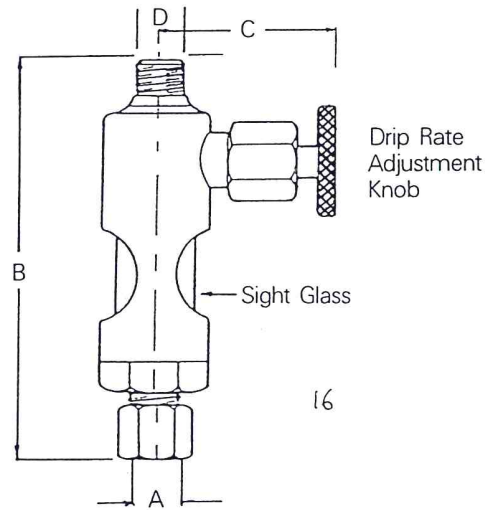

## SINGLE DRIP FEED

Material - BRASS, PLEXIGLASS with NATURAL FINISH

Product Code	A	B	C	D	-----
		mm	mm	mm	
LV 10078	4 mm OD TUBE	76	28.6	1/8 BSP	VENTED
LV N10078	5/32 OD TUBE	77	28.6	1/8 NPT	
OS 3471	3/16 OD TUBE	76	28.6	1/8 BSP	UNVENTED
OSN 3471	3/16 OD TUBE	77	28.6	1/8 NPT	
OS 3472	1/4 OD TUBE	76	28.6	1/8 BSP	
OSN 3472	1/4 OD TUBE	77	28.6	1/8 NPT	

## FEMALE OUTLET

Product Code	A	B	C	D	E	----
		mm	mm	mm	mm	
ETR 10490	1/8 BSP	70	22	1/8 BSP	38	VENTED
ETRN 10490	1/8 NPT	78	22	1/8 NPT	38	

## MALE OUTLET

Product Code	A	B	C	D	E	----
		mm	mm	mm	mm	
ETR 10491	1/8 BSP	78	22	1/8 BSP	38	VENTED
ETRN 10491	1/8 NPT	79	22	1/8 NPT	38	

## PLUG

Material - BRASS with NATURAL FINISH

Product Code	A	B	C	D
		mm	mm	mm
ETR 10490/2	1/8 BSP	14	3	8.5
ETRN 10490/2	1/8 NPT	16	3	8.5