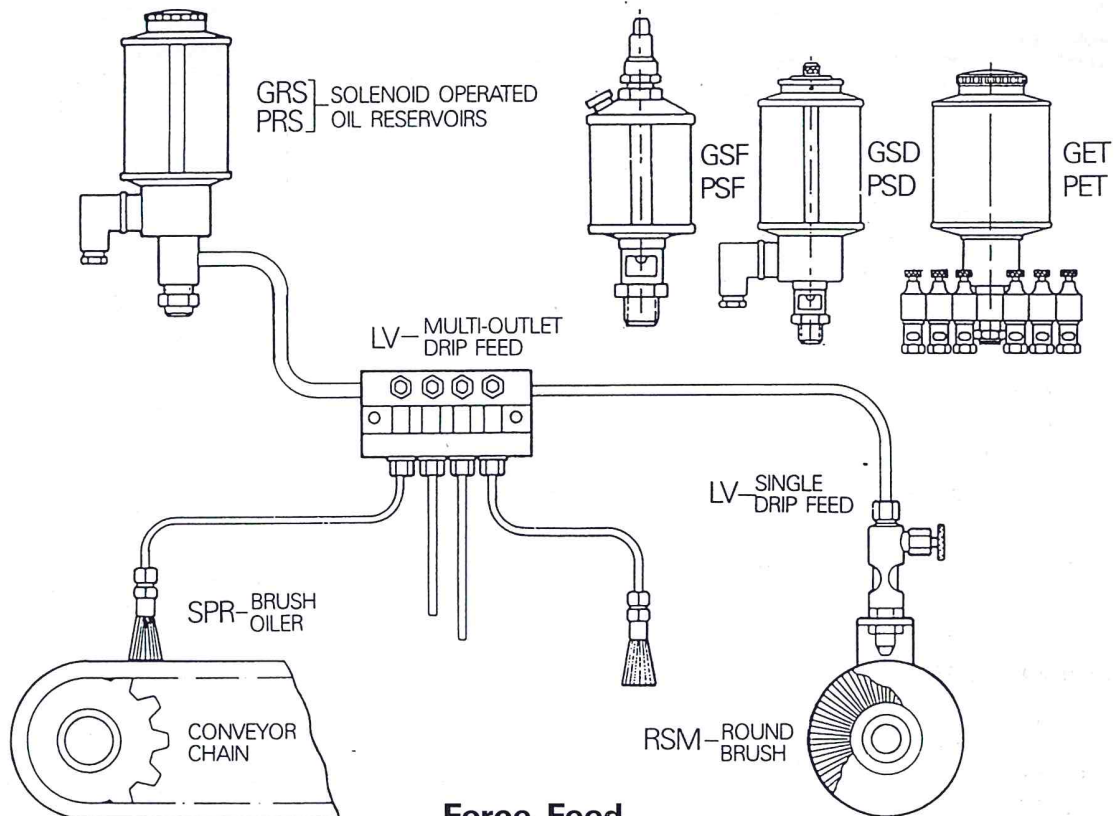

TYPICAL FEED SYSTEM

Gravity Feed