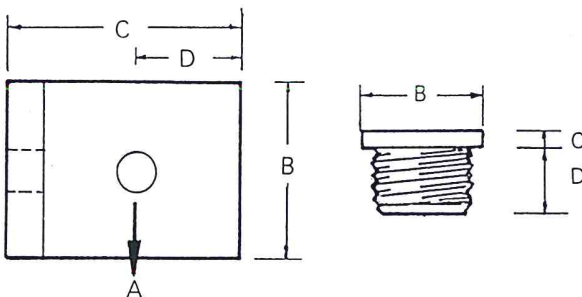

## FEMALE OUTLET

Product Code	A	B	C	D	E	----
		mm	mm	mm	mm	
ETR 10490	1/8 BSP	70	22	1/8 BSP	38	VENTED
ETRN 10490	1/8 NPT	78	22	1/8 NPT	38	

## MALE OUTLET

Product Code	A	B	C	D	E	----
		mm	mm	mm	mm	
ETR 10491	1/8 BSP	78	22	1/8 BSP	38	VENTED
ETRN 10491	1/8 NPT	79	22	1/8 NPT	38	

## ANGLE BRACKET

for use with ETR/ETRN

Material - BRASS with NATURAL FINISH

Product Code	A	B	C	D
	mm	mm	mm	mm
ETR 10490/1	6.5	22	30	10

## PLUG

Material - BRASS with NATURAL FINISH

Product Code	A	B	C	D
		mm	mm	mm
ETR 10490/2	1/8 BSP	14	3	8.5
ETRN 10490/2	1/8 NPT	16	3	8.5