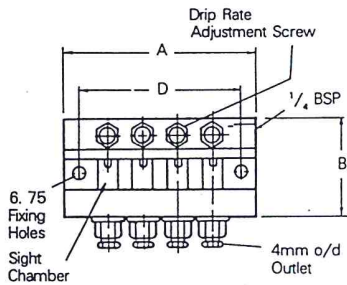

## MALE OUTLET

Product Code	A	B	C	D	E	----
		mm	mm	mm	mm	
ETR 10491	1/8 BSP	78	22	1/8 BSP	38	VENTED
ETRN 10491	1/8 NPT	79	22	1/8 NPT	38	

## ANGLE BRACKET

for use with ETR/ETRN

Material - BRASS with NATURAL FINISH

Product Code	A	B	C	D
	mm	mm	mm	mm
ETR 10490/1	6.5	22	30	10

## PLUG

Material - BRASS with NATURAL FINISH

Product Code	A	B	C	D
		mm	mm	mm
ETR 10490/2	1/8 BSP	14	3	8.5
ETRN 10490/2	1/8 NPT	16	3	8.5

## MULTI-DRIP FEED

Dimensions in mm

Product Code	No of Outlets	A mm	B mm	C mm	D mm	----
LV 10030	4	97	49.6	30.2	81	UNVENTED
LV 10031	6	132	49.6	30.2	116	