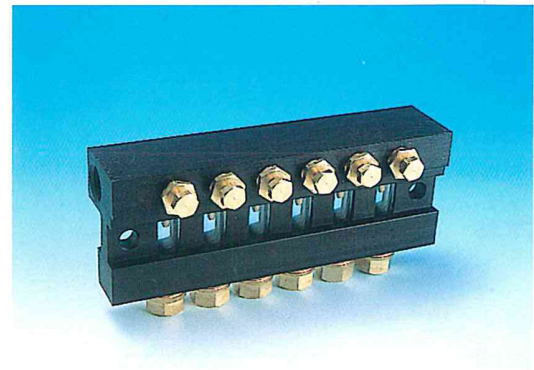

## MALE OUTLET

Product Code	A	B	C	D	E	----
		mm	mm	mm	mm	
ETR 10491	1/8 BSP	78	22	1/8 BSP	38	VENTED
ETRN 10491	1/8 NPT	79	22	1/8 NPT	38	

## ANGLE BRACKET

for use with ETR/ETRN

Material - BRASS with NATURAL FINISH

Product Code	A	B	C	D
	mm	mm	mm	mm
ETR 10490/1	6.5	22	30	10

## PLUG

Material - BRASS with NATURAL FINISH

Product Code	A	B	C	D
		mm	mm	mm
ETR 10490/2	1/8 BSP	14	3	8.5
ETRN 10490/2	1/8 NPT	16	3	8.5

## MULTI-DRIP FEED

Dimensions in mm

Product Code	No of Outlets	A mm	B mm	C mm	D mm	----
LV 10030	4	97	49.6	30.2	81	UNVENTED
LV 10031	6	132	49.6	30.2	116	