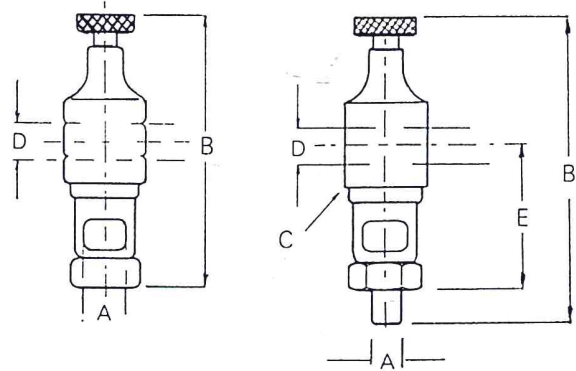

## SINGLE DRIP FEED

Material - BRASS, PLEXIGLASS with NATURAL FINISH

Product Code	A	B	C	D	-----
		mm	mm	mm	
LV 10078	4 mm OD TUBE	76	28.6	1/8 BSP	VENTED
LV N10078	5/32 OD TUBE	77	28.6	1/8 NPT	
OS 3471	3/16 OD TUBE	76	28.6	1/8 BSP	UNVENTED
OSN 3471	3/16 OD TUBE	77	28.6	1/8 NPT	
OS 3472	1/4 OD TUBE	76	28.6	1/8 BSP	
OSN 3472	1/4 OD TUBE	77	28.6	1/8 NPT	

## FEMALE OUTLET

Product Code	A	B	C	D	E	----
		mm	mm	mm	mm	
ETR 10490	1/8 BSP	70	22	1/8 BSP	38	VENTED
ETRN 10490	1/8 NPT	78	22	1/8 NPT	38	

## MALE OUTLET

Product Code	A	B	C	D	E	----
		mm	mm	mm	mm	
ETR 10491	1/8 BSP	78	22	1/8 BSP	38	VENTED
ETRN 10491	1/8 NPT	79	22	1/8 NPT	38	

## PLUG

Material - BRASS with NATURAL FINISH

Product Code	A	B	C	D
		mm	mm	mm
ETR 10490/2	1/8 BSP	14	3	8.5
ETRN 10490/2	1/8 NPT	16	3	8.5